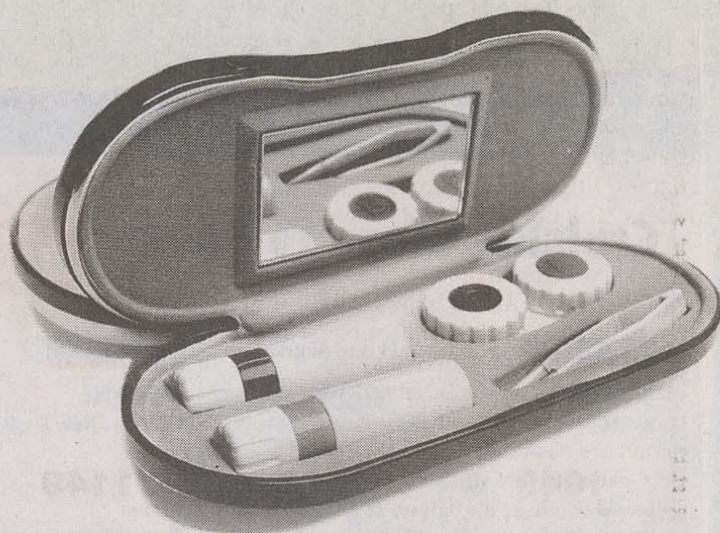

Get in Gear

LYLAH M. ALPHONSE

For java on the go

The wizards at Starbucks have come up with a way for you to have plenty of your favorite brew wherever you are. Their $25 French press is made from hard plastic, with heavy-duty bumpers and a clip for portability. They also have brightly colored carafes with screw-on lids that hold an extra-large serving of your favorite iced drink, and keep it cool in the sun. The tops, which double as small cups, have a tight seal that prevents leakage. They're $12.95 at Starbucks stores. To find a store in your area, call 800-235-2883 or visit www.starbucks.com.